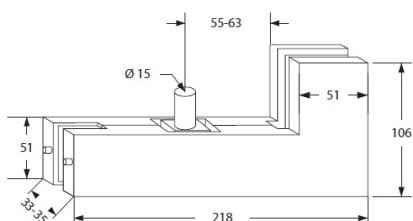

PRODUCT SHEET

Description:

Overpanel Corner Fitt."Zip"(PF40)51x218x35x106mm, SS304-PSS Cover, Alu Body, 10-12mm Glas Thickness, C.E:55-63mm, $\varnothing$ 15mm, Drum Spindle

Item number:

17.87.226-0

Units	Box	Carton	HS Code	Barcode
Pcs.	1	20	8302415000	 5704866075237

SISO A/S

Mileparken 11
DK-2740 Skovlunde
Denmark
VAT: DK 24786013

Phone +45 45 830 900

www.siso.dk
siso@siso.dk

Danske Bank
Nytorv Branch
Copenhagen
SWIFT: DABADKKK

Account no.
4180 3112 112936
IBAN Account
DK7230003112112936