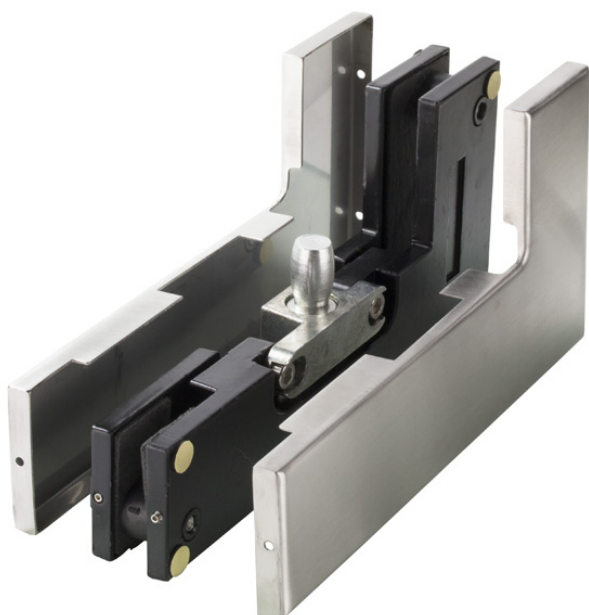

PRODUCT SHEET

Description:

Overpanel Corner Fitt."Zip"(PF40)51x218x35x106mm, SS304-PSS Cover, Alu Body, 10-12mm Glas Thickness, C.E:55-63mm, $\varnothing$ 15mm, Drum Spindle

Item number:

17.87.226-0

Units	Box	Carton	HS Code	Barcode
Pcs.	1	20	8302415000	 5704866075237

SISO A/S

Mileparken 11
DK-2740 Skovlunde
Denmark
VAT: DK 24786013

Phone +45 45 830 900

www.siso.dk
siso@siso.dk

Danske Bank
Nytorv Branch
Copenhagen
SWIFT: DABADKKK

Account no.
4180 3112 112936
IBAN Account
DK7230003112112936