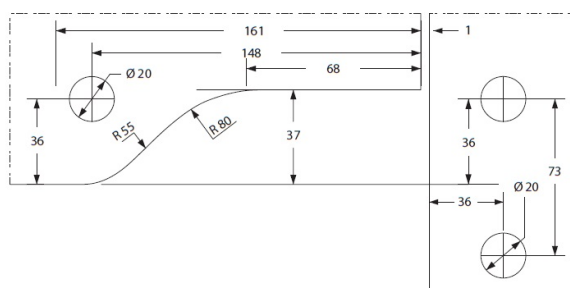

PRODUCT SHEET

Description:

Overpanel Corner Fitt."Zip"(PF40)51x218x35x106mm, SS304-PSS Cover, Alu Body, 10-12mm Glas Thickness, C.E:55-63mm, $\varnothing$ 15mm, Drum Spindle

Item number:

17.87.226-0

Units	Box	Carton	HS Code	Barcode
Pcs.	1	20	8302415000	 5704866075237

SISO A/S

Mileparken 11
DK-2740 Skovlunde
Denmark
VAT: DK 24786013

Phone +45 45 830 900

www.siso.dk
siso@siso.dk

Danske Bank
Nytorv Branch
Copenhagen
SWIFT: DABADKKK

Account no.
4180 3112 112936
IBAN Account
DK7230003112112936